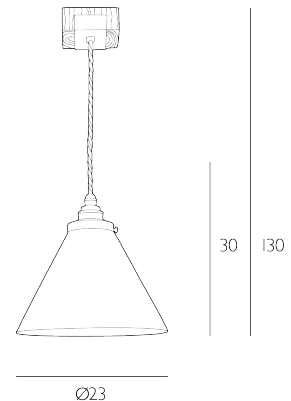

Height is adjustable at the point of installation (30-130cm).
Bulb not included; takes 1 x 40W max ES GLS. We recommend our BUL-E27-LED-15 bulb. [Click here to shop.](#)
Dimmable when paired with suitable bulbs.

SPECIFICATIONS:

Product code:	ASP0139
Measurements:	H min30 - max130 x Ø23cm
Lamp Replaceable:	Yes
Finish:	Glass & Silver
Material:	Glass & Resin
Cable Colour:	Braided Brown
Shade Included:	Not Required
Primary Bulb Detail:	1 x 40w max ES GLS
Bulb Included:	Lamp not included
Recommended Lamp:	BUL-E27-LED-15
Suitable:	Indoor
Electrical Class:	Class I - Earthed
Nett Weight (kg):	1 kg
	 