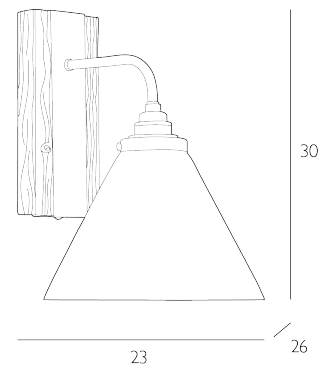

ASPEN

Wall Light Rustic With Glass Shade

The natural pattern and detailing of wood has been fully preserved in our resin finish across our Aspen Collection. The rich wood graining is beautifully enhanced by the depth of the Antique Brass metal work; showcasing a fusion between modern and vintage which suits any style from Avant-Garde to Rustic, and everything in between.

Bulb not included; takes 1 x 40W max ES GLS. We recommend our BUL-E27-LED-15 bulb. [Click here to shop.](#)

Dimmable when paired with suitable bulbs.

SPECIFICATIONS:

Product code:	ASP0729
Measurements:	D26 x H30 x W23cm
Lamp Replaceable:	Yes
Finish:	Bronze & Brown
Material:	Metal & Resin
Shade Included:	Not Required
Primary Bulb Detail:	1 x 40w max ES GLS
Bulb Included:	Lamp not included
Recommended Lamp:	BUL-E27-LED-15
Suitable:	Indoor
Electrical Class:	Class I - Earthed
Nett Weight (kg):	1.8 kg
	±