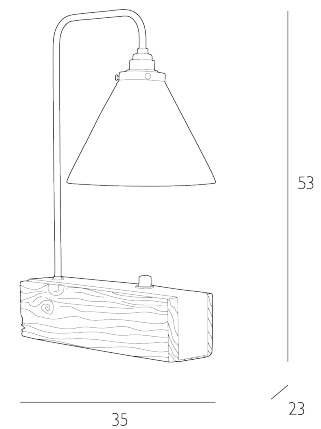

ASPEN

Table Lamp Rustic and Glass

The natural pattern and detailing of wood has been fully preserved in our unique resin finish across our Aspen Collection. The rich wood graining is beautifully enhanced by the depth of the Antique Brass metal work; showcasing a fusion between modern and vintage which suits any style from Avant-Garde to Rustic, and everything in between.
Bulb not included; takes 1 x 40W max ES GLS. We recommend our BUL-E27-LED-15 bulb. [Click here to shop.](#)

SPECIFICATIONS:

Product code:	ASP4229
Measurements:	D23 x H53 x W35cm
Lamp Replaceable:	Yes
Finish:	Bronze & Hand Painted Wood Effect
Material:	Metal & Resin
Cable Colour:	Braided Brown
Shade Included:	Not Required
Primary Bulb Detail:	1 x 40w max ES GLS
Bulb Included:	Lamp not included
Recommended Lamp:	BUL-E27-LED-15
Switch Type:	In Line Rocker
Suitable:	Indoor
Electrical Class:	Class I - Earthed
Nett Weight (kg):	3.5 kg