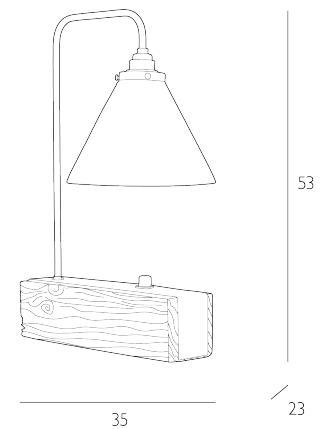

ASPEN

Table Lamp Silver Birch and Glass

The natural pattern and detailing of wood has been fully preserved in our unique resin finish across our Aspen Collection. The rich wood graining is beautifully enhanced by the crisp Satin Chrome metal work; showcasing a fusion between modern and vintage which suits any style from Avant-Garde to Rustic, and everything in between.

Bulb not included; takes 1 x 40W max ES GLS. We recommend our BUL-E27-LED-15 bulb. [Click here to shop.](#)

SPECIFICATIONS:

Product code:	ASP4239
Measurements:	D23 x H53 x W14cm
Lamp Replaceable:	Yes
Finish:	Glass & Silver
Material:	Glass & Resin
Cable Colour:	Braided Brown
Shade Included:	Not Required
Primary Bulb Detail:	1 x 40w max ES GLS
Bulb Included:	Lamp not included
Recommended Lamp:	BUL-E27-LED-15
Switch Type:	In Line Rocker
Suitable:	Indoor
Electrical Class:	Class I - Earthed
Nett Weight (kg):	3.2 kg