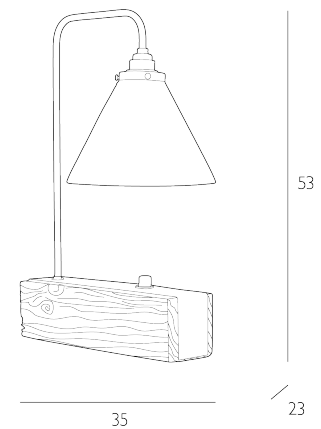

ASPEN

Floor Lamp Rustic and Glass

The natural pattern and detailing of wood has been fully preserved in our unique resin finish across our Aspen Collection. The rich wood graining is beautifully enhanced by the depth of the Antique Brass metal work; showcasing a fusion between modern and vintage which suits any style from Avant-Garde to Rustic, and everything in between.

Bulb not included; takes 1 x 40W max BC GLS. We recommend our BUL-B22-LED-4 bulb. [Click here to shop.](#)

SPECIFICATIONS:

Product code:	ASP4929
Measurements:	D33 x H156 x W22cm
Lamp Replaceable:	Yes
Finish:	Glass & Hand Painted Wood Effect
Material:	Glass & Resin
Cable Colour:	Braided Brown
Shade Included:	Not Required
Primary Bulb Detail:	1 x 40w max B22 GLS
Bulb Included:	Lamp not included
Recommended Lamp:	BUL-B22-LED-4
Switch Type:	Foot Switch
Suitable:	Indoor
Electrical Class:	Class I - Earthed
Nett Weight (kg):	10.5 kg