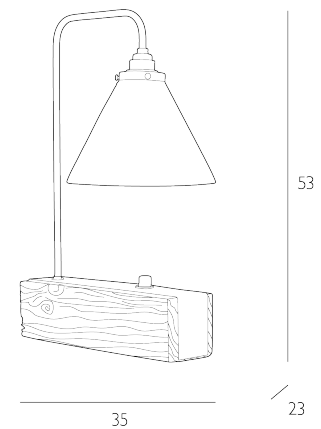

## SPECIFICATIONS:

|                      |                    |
|----------------------|--------------------|
| Product code:        | ASP4939            |
| Measurements:        | D33 x H156 x W22cm |
| Lamp Replaceable:    | Yes                |
| Finish:              | Glass & Silver     |
| Material:            | Glass & Resin      |
| Cable Colour:        | Braided Brown      |
| Shade Included:      | Not Required       |
| Primary Bulb Detail: | 1 x 40w max ES GLS |
| Bulb Included:       | Lamp not included  |
| Recommended Lamp:    | BUL-E27-LED-I6     |
| Switch Type:         | Foot Switch        |
| Suitable:            | Indoor             |
| Electrical Class:    | Class I - Earthed  |
| Nett Weight (kg):    | 10.5 kg            |
|                      | ⚡ ⚡                |