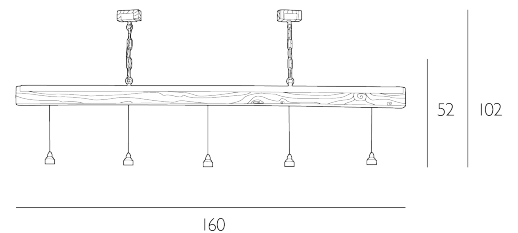

The Aspen is sold as a fitting only; shades are sold separately.

Height is adjustable at the point of installation (52-102cm).

Bulb not included; takes 5 x 40W max ES GLS. We recommend our BUL-E27-LED-16 bulb. [Click here to shop.](#)

Dimmable when paired with suitable bulbs.

SPECIFICATIONS:

Product code:	ASP6529
Measurements:	D23 x H min52 - max 102 x W160cm
Lamp Replaceable:	Yes
Finish:	Hand Painted Wood Effect
Material:	Resin
Cable Colour:	Braided Brown
Shade Included:	Fitting Only
Primary Bulb Detail:	5 x 40w max ES GLS
Bulb Included:	Lamps not included
Recommended Lamp:	BUL-E27-LED-16
Suitable:	Indoor
Electrical Class:	Class I - Earthed
Nett Weight (kg):	10.6 kg ⚡ HIA

Additional Information:

Supplied with 120cm of cable | Please be aware this fitting weighs 10.6kg, please ensure you have adequate fixings and support to raise and install this fitting in the intended location