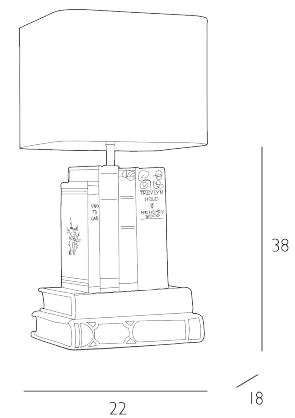

AUTHOR

Table Lamp Bronze Base Only

Author table lamp in bronze resin shown with optional Zumin shade and features a coordinating braided cable. Shown with Truffle shade, handcrafted using 100% silk dupion with a hard backed bronze laminate inner, available to purchase separately.

The Author is a base only product; shade sold separately. We recommend our ZUM10 shade. Click here to shop.
Bulb not included; takes 1 x 60W max ES GLS. We recommend our BUL-E27-LED-16 bulb. Click here to shop.

SPECIFICATIONS:

Product code:	AUT4263
Measurements:	D18 x H38 x W22cm
Dimension With Shade:	D24 x H50 x W24cm
Primary Associated Shade:	ZUM10
Lamp Replaceable:	Yes
Finish:	Antique Brass & Polished Bronze
Material:	Resin & Solid Brass
Cable Colour:	Braided Brown
Shade Included:	Base Only
Primary Bulb Detail:	1 x 60w max ES GLS
Bulb Included:	Lamp not included
Recommended Lamp:	BUL-E27-LED-16
Switch Type:	Push Bar
Suitable:	Indoor
Electrical Class:	Class I - Earthed
Nett Weight (kg):	5.5 kg ± 0.1