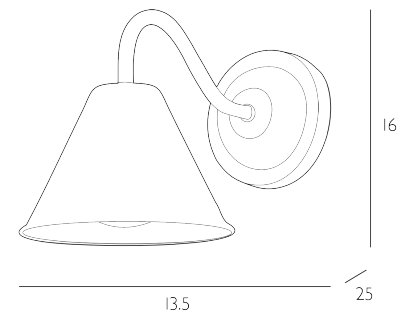

Additional Information:

Solid Brass Metalwork | Lamp not included. We recommend our BUL-G9-LED-6 bulb