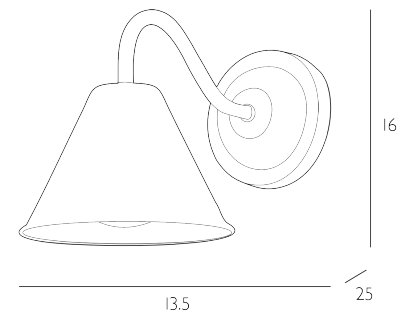

### *Bathroom Wall Light Brushed Brass IP44*

The Avon Bathroom Wall Light is a refined balance of simplicity and enduring craftsmanship. Expertly crafted from solid brass and finished in a warm brushed brass, its elegant curved arm and tapered shade create a clean, confident silhouette. Designed with an IP44 rating, Avon is perfectly suited to bathroom settings, offering both style and reassurance in equal measure. The understated form allows the quality of material and finish to take centre stage, making it an ideal choice for placement beside mirrors or within thoughtfully designed wash spaces.

## SPECIFICATIONS:

Product code:	AVO0740
Measurements:	H16 x Ø14cm
Fixing Plate Dimensions:	Ø10cm
Lamp Replaceable:	Yes
Finish:	Brushed Brass
Material:	Solid Brass
Shade Included:	Not Required
Primary Bulb Detail:	1 x 6w max G9
Bulb Included:	Lamp not included
Recommended Lamp:	BUL-G9-LED-6
Suitable:	Bathroom Zones 1 & 2
Electrical Class:	Class 1 - Earthed
Nett Weight (kg):	0.4 kg
	⚡