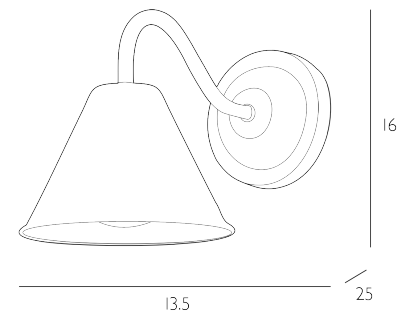

AVON

Bathroom Wall Light Polished Chrome IP44

The Avon Bathroom Wall Light is a refined balance of simplicity and enduring craftsmanship. Expertly crafted from solid brass and finished in a crisp polished chrome, its elegant curved arm and tapered shade create a clean, confident silhouette. Designed with an IP44 rating, Avon is perfectly suited to bathroom settings, offering both style and reassurance in equal measure. The understated form allows the quality of material and finish to take centre stage, making it an ideal choice for placement beside mirrors or within thoughtfully designed wash spaces.

Bulb not included; takes 1 x 6W max G9. We recommend our BUL-G9-LED-6 bulb. [Click here to shop.](#)
Dimmable when paired with suitable bulbs.

SPECIFICATIONS:

Product code:	AVO0750
Measurements:	H16 x Ø14cm
Fixing Plate Dimensions:	Ø10cm
Lamp Replaceable:	Yes
Finish:	Polished Chrome
Material:	Solid Brass
Shade Included:	Not Required
Primary Bulb Detail:	1 x 6w max G9
Bulb Included:	Lamp not included
Recommended Lamp:	BUL-G9-LED-6
Suitable:	Bathroom Zones 1 & 2
Electrical Class:	Class 1 - Earthed
Nett Weight (kg):	0.4 kg
	⚡