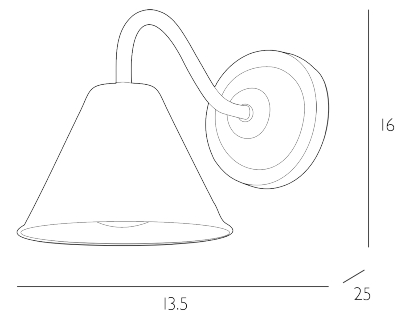

AVON

Bathroom Wall Light Antique Brass IP44

The Avon Bathroom Wall Light is a refined balance of simplicity and enduring craftsmanship. Expertly crafted from solid brass and finished in a classic antique brass, its elegant curved arm and tapered shade create a clean, confident silhouette. Designed with an IP44 rating, Avon is perfectly suited to bathroom settings, offering both style and reassurance in equal measure. The understated form allows the quality of material and finish to take centre stage, making it an ideal choice for placement beside mirrors or within thoughtfully designed wash spaces.

Bulb not included; takes 1 x 6W max G9. We recommend our BUL-G9-LED-6 bulb. [Click here to shop.](#)
Dimmable when paired with suitable bulbs.

SPECIFICATIONS:

Product code:	AVO0775
Measurements:	H16 x Ø14cm
Fixing Plate Dimensions:	Ø10cm
Lamp Replaceable:	Yes
Finish:	Antique Brass
Material:	Solid Brass
Shade Included:	Not Required
Primary Bulb Detail:	1 x 6w max G9
Bulb Included:	Lamp not included
Recommended Lamp:	BUL-G9-LED-6
Suitable:	Bathroom Zones 1 & 2
Electrical Class:	Class 1 - Earthed
Nett Weight (kg):	0.4 kg
	⚡ ⚙️ 🔁