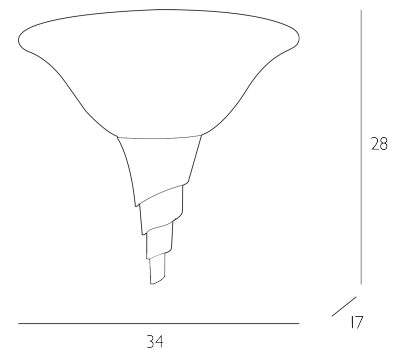

## SPIRAL

### *Wall Light Bronze and Alabaster Glass*

Spiral I light wall washer with bronze resin and alabaster effect glass.  
Bulb not included; takes 1 x 60W max ES GLS. We recommend our BUL-E27-LED-17 bulb. Click here to shop.  
Dimmable when paired with suitable bulbs.

## SPECIFICATIONS:

Product code:	AWW7
Measurements:	D17 x H28 x W34cm
Lamp Replaceable:	Yes
Finish:	Alabaster Glass & Polished Bronze
Material:	Glass & Resin
Shade Included:	Not Required
Primary Bulb Detail:	1 x 60w max ES GLS
Bulb Included:	Lamp not included
Recommended Lamp:	BUL-E27-LED-17
Suitable:	Indoor
Electrical Class:	Class 2 - Double Insulated
Nett Weight (kg):	1.7 kg