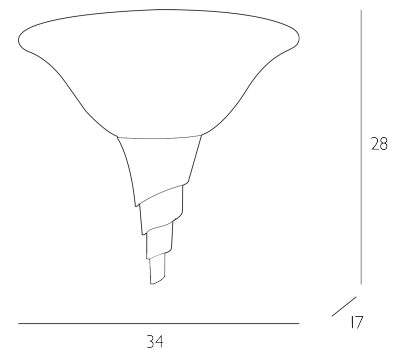

### *Wall Light Steel and Alabaster Glass*

Spiral I light wall washer with pewter resin and alabaster effect glass.  
Bulb not included; takes 1 x 60W max ES GLS. We recommend our BUL-E27-LED-17 bulb. Click here to shop.  
Dimmable when paired with suitable bulbs.

## SPECIFICATIONS:

Product code:	AWW8
Measurements:	D17 x H28 x W34cm
Lamp Replaceable:	Yes
Finish:	Alabaster Glass & Distressed Steel
Material:	Glass & Resin
Shade Included:	Not Required
Primary Bulb Detail:	1 x 60w max ES GLS
Bulb Included:	Lamp not included
Recommended Lamp:	BUL-E27-LED-17
Suitable:	Indoor
Electrical Class:	Class 2 - Double Insulated
Nett Weight (kg):	1.7 kg