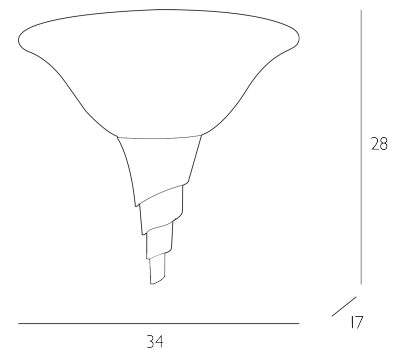

SPECIFICATIONS:

Product code:	AWW8
Measurements:	D17 x H28 x W34cm
Lamp Replaceable:	Yes
Finish:	Alabaster Glass & Distressed Steel
Material:	Glass & Resin
Shade Included:	Not Required
Primary Bulb Detail:	1 x 60w max ES GLS
Bulb Included:	Lamp not included
Recommended Lamp:	BUL-E27-LED-17
Suitable:	Indoor
Electrical Class:	Class 2 - Double Insulated
Nett Weight (kg):	1.7 kg