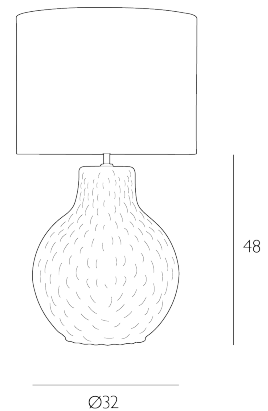

AZORES

Large Table Lamp Clear Dimpled Glass Base Only

Introducing Azores, a striking table lamp featuring dimpled glass.

The Azores is a base only product; shade sold separately. We recommend our DRM40 shade. Click here to shop.

Bulb not included; takes 1 x 60W max ES GLS. We recommend our BUL-E27-LED-16 bulb. Click here to shop.

SPECIFICATIONS:

Product code:	AZO4308
Measurements:	H48 x Ø32cm
Base Dimensions:	H47 x Ø33cm
Dimension With Shade:	H73 x Ø40cm
Primary Associated Shade:	DRM40
Lamp Replaceable:	Yes
Finish:	Glass
Material:	Glass
Cable Colour:	Clear
Shade Included:	Base Only
Primary Bulb Detail:	1 x 60w max ES GLS
Bulb Included:	Lamp not included
Recommended Lamp:	BUL-E27-LED-16
Switch Type:	In Line Rocker
Suitable:	Indoor
Electrical Class:	Class 2 - Double Insulated
Nett Weight (kg):	2.3 kg