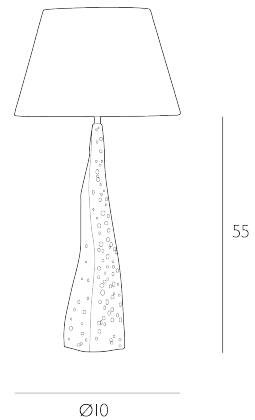

AZTEC

Table Lamp Copper Base Only

Aztec hammered copper table lamp shown with a classic Empire style shade, to be ordered separately. Shown with Taupe shade, handcrafted using 100% silk dupion with a hard backed white laminate inner, available to purchase separately.

The Aztec is a base only product; shade sold separately. We recommend our EMP35 shade. Click here to shop.
Bulb not included; takes 1 x 60W max ES GLS. We recommend our BUL-E27-LED-I6 bulb. Click here to shop.

SPECIFICATIONS:

Product code:	AZT4364
Measurements:	H55 x Ø10cm
Dimension With Shade:	H73 x Ø36cm
Primary Associated Shade:	EMP35
Lamp Replaceable:	Yes
Finish:	Polished Copper
Material:	Resin
Cable Colour:	Braided Brown
Shade Included:	Base Only
Primary Bulb Detail:	1 x 60w max ES GLS
Bulb Included:	Lamp not included
Recommended Lamp:	BUL-E27-LED-I6
Switch Type:	In Line Rocker
Suitable:	Indoor
Electrical Class:	Class I - Earthed
Nett Weight (kg):	3 kg
	⚡