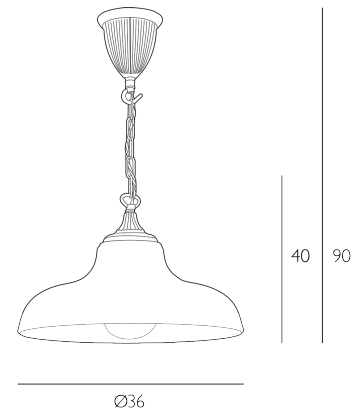

BADGER

Pendant Distressed Nickel and Smoked Ribbed Glass

Badger 1 light pendant with steel resin detail and silvered metal work. Supplied complete with reeded steel smoked glass. The fitting is supplied with an extra 50cm of black braided cable.

Height is adjustable at the point of installation (40-90cm).

Bulb not included; takes 1 x 60W max ES GLOBE. We recommend our BUL-E27-LED-19 bulb. [Click here to shop.](#)

Dimmable when paired with suitable bulbs.

SPECIFICATIONS:

Product code:	BAD0110
Measurements:	H min40 - max90 x Ø36cm
Lamp Replaceable:	Yes
Finish:	Distressed Nickel & Smoked Ribbed Glass
Material:	Glass & Resin
Cable Colour:	Black
Shade Included:	Not Required
Primary Bulb Detail:	1 x 60w max ES Globe
Bulb Included:	Lamp not included
Recommended Lamp:	BUL-E27-LED-19
Suitable:	Indoor
Electrical Class:	Class 2 - Double Insulated
Nett Weight (kg):	2.7 kg
	