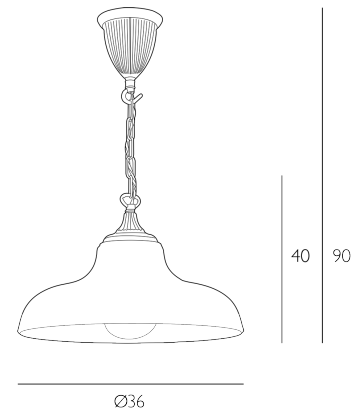

### *Pendant Polished Bronze and Alabaster Glass*

Badger I light pendant with bronze resin detail and antique brass metal work. Supplied complete with reeded satin glass. The fitting is supplied with an extra 50cm of brown braided cable.

Height is adjustable at the point of installation (40-90cm).

Bulb not included; takes 1 x 60W max ES GLOBE. We recommend our BUL-E27-LED-19 bulb. [Click here to shop.](#)

Dimmable when paired with suitable bulbs.

## SPECIFICATIONS:

Product code:	BAD0163
Measurements:	H min40 - max90 x Ø36cm
Lamp Replaceable:	Yes
Finish:	Alabaster Glass & Polished Bronze
Material:	Glass & Resin
Cable Colour:	Braided Brown
Shade Included:	Not Required
Primary Bulb Detail:	1 x 60w max ES Globe
Bulb Included:	Lamp not included
Recommended Lamp:	BUL-E27-LED-19
Suitable:	Indoor
Electrical Class:	Class 2 - Double Insulated
Nett Weight (kg):	2.7 kg
	