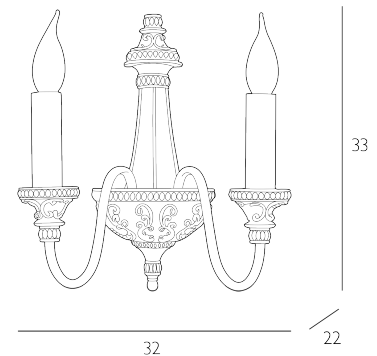

### *2 Light Wall Light Polished Bronze Bracket Only*

A true icon within the David Hunt Lighting portfolio, the Bailey collection has been celebrated for over twenty years as a hallmark of intricate craftsmanship and enduring design. From the elegance of a two light wall light to the breathtaking presence of a thirty-three light chandelier, Bailey offers exceptional versatility for large-scale decorative schemes. Defined by its refined proportions, ornate detailing and considered body structure, the collection maintains a harmonious continuity of design across every size and format. Available in a wide range of metallic finishes and our full paint palette,

The Bailey is sold as a fitting only; shades are sold separately.  
Bulb not included; takes 2 x 40W max SES CNDL. We recommend our BUL-EI 4-LED-14 bulb. [Click here to shop.](#)  
Dimmable when paired with suitable bulbs.

## SPECIFICATIONS:

|                      |                                     |
|----------------------|-------------------------------------|
| Product code:        | BAI0963                             |
| Measurements:        | D22 x H33 x W32cm                   |
| Lamp Replaceable:    | Yes                                 |
| Finish:              | Antique Bronze & Polished<br>Bronze |
| Material:            | Resin & Solid Brass                 |
| Shade Included:      | Bracket Only                        |
| Primary Bulb Detail: | 2 x 40w max SES CNDL                |
| Bulb Included:       | Lamps not included                  |
| Recommended Lamp:    | BUL-EI 4-LED-14                     |
| Suitable:            | Indoor                              |
| Electrical Class:    | Class 2 - Double Insulated          |
| Nett Weight (kg):    | 1.3 kg                              |
|                      | ☐                                   |