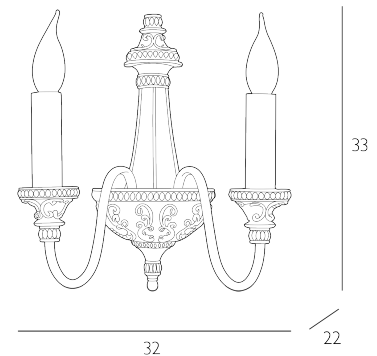

BAILEY

2 Light Wall Light Polished Pewter Bracket Only

A true icon within the David Hunt Lighting portfolio, the Bailey collection has been celebrated for over twenty years as a hallmark of intricate craftsmanship and enduring design. From the elegance of a two light wall light to the breathtaking presence of a thirty-three light chandelier, Bailey offers exceptional versatility for large-scale decorative schemes. Defined by its refined proportions, ornate detailing and considered body structure, the collection maintains a harmonious continuity of design across every size and format. Available in a wide range of metallic finishes and our full paint palette,

The Bailey is sold as a fitting only; shades are sold separately.
Bulb not included; takes 2 x 40W max SES CNDL. We recommend our BUL-EI4-LED-I4 bulb. [Click here to shop.](#)
Dimmable when paired with suitable bulbs.

SPECIFICATIONS:

Product code:	BAI0967
Measurements:	D22 x H33 x W32cm
Lamp Replaceable:	Yes
Finish:	Polished Pewter
Material:	Metal & Resin
Shade Included:	Bracket Only
Primary Bulb Detail:	2 x 40w max SES CNDL
Bulb Included:	Lamps not included
Recommended Lamp:	BUL-EI4-LED-I4
Suitable:	Indoor
Electrical Class:	Class 2 - Double Insulated
Nett Weight (kg):	1.3 kg