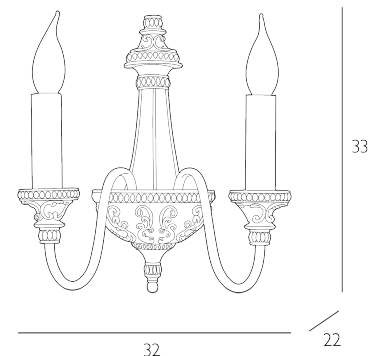

The Bailey is sold as a fitting only; shades are sold separately.
Bulb not included; takes 2 x 40W max SES CNDL. We recommend our BUL-EI4-LED-I4 bulb. [Click here to shop.](#)
Dimmable when paired with suitable bulbs.

SPECIFICATIONS:

Product code:	BAI0999
Measurements:	D22 x H33 x W32cm
Lamp Replaceable:	Yes
Finish:	Bespoke
Material:	Metal & Resin
Shade Included:	Bracket Only
Primary Bulb Detail:	2 x 40w max SES CNDL
Bulb Included:	Lamps not included
Recommended Lamp:	BUL-EI4-LED-I4
Suitable:	Indoor
Electrical Class:	Class 2 - Double Insulated
Nett Weight (kg):	1.3 kg