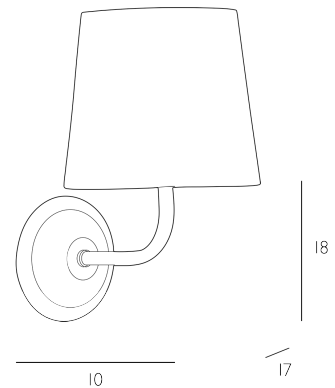

BEXLEY

Wall Light Butter Brass Bracket Only

The Bexley wall light is a simple and elegant wall light which offers a sleek design solution to showcase a versatile selection of shades. Available in Butter Brass, Antique Brass and Brushed Chrome.

The Bexley is sold as a fitting only; shades are sold separately. We recommend our MUR07 shade. Click [here](#) to shop.
Bulb not included; takes 1 x 40W max BC GLS
Dimmable when paired with suitable bulbs.

SPECIFICATIONS:

Product code:	BEX0740
Measurements:	H16 x Ø14cm
Fixing Plate Dimensions:	H2.5 x Ø9cm
Primary Associated Shade:	MUR07
Lamp Replaceable:	Yes
Finish:	Brushed Brass
Material:	Solid Brass
Shade Included:	Bracket Only
Primary Bulb Detail:	1 x 40w max B22 GLS
Bulb Included:	Lamp not included
Suitable:	Indoor
Electrical Class:	Class I - Earthed
Nett Weight (kg):	0.1 kg ±