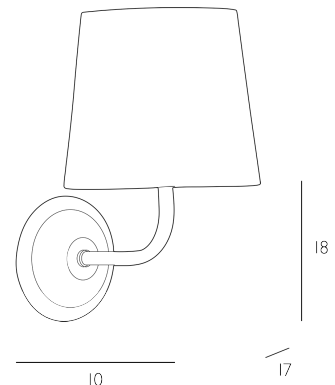

BEXLEY

Wall Light Antique Brass Bracket Only

The Bexley wall light is a simple and elegant wall light which offers a sleek design solution to showcase a versatile selection of shades. Available in Butter Brass, Antique Brass and Brushed Chrome.

The Bexley is sold as a fitting only; shades are sold separately. We recommend our MUR07 shade. Click [here](#) to shop.
Bulb not included; takes 1 x 40W max BC GLS. We recommend our BUL-B22-LED-4 bulb. Click [here](#) to shop.
Dimmable when paired with suitable bulbs.

SPECIFICATIONS:

Product code:	BEX0775
Measurements:	H16 x Ø14cm
Fixing Plate Dimensions:	H2.5 x Ø9cm
Primary Associated Shade:	MUR07
Lamp Replaceable:	Yes
Finish:	Antique Brass
Material:	Solid Brass
Shade Included:	Bracket Only
Primary Bulb Detail:	1 x 40w max B22 GLS
Bulb Included:	Lamp not included
Recommended Lamp:	BUL-B22-LED-4
Suitable:	Indoor
Electrical Class:	Class I - Earthed
Nett Weight (kg):	0.1 kg ±