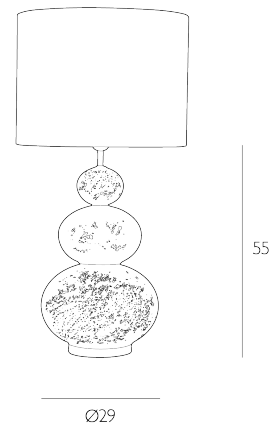

BOAVISTA

Table Lamp Volcanic Silver Base Only

Boavista is a striking expression of artisanal glassmaking, defined by its richly textured volcanic silver finish. Layered, hand-worked glass forms create depth and movement, catching the light with a quiet, molten shimmer that feels both elemental and refined. Sold as a base only, the design invites personal expression through the choice of shade, allowing the lamp to be styled to suit its setting. Part of the Alchemist Collection, Boavista reflects a spirit of travel and discovery, bringing globally inspired craftsmanship into harmony with David Hunt Lighting's long-standing Cotswold heritage.

The Boavista is a base only product; shade sold separately. We recommend our DRM40 shade. [Click here to shop.](#)

Bulb not included; takes 1 x 60W max ES GLS. We recommend our BUL-E27-LED-16 bulb. [Click here to shop.](#)

SPECIFICATIONS:

| | |
|---------------------------|----------------------------|
| Product code: | BOA4355 |
| Measurements: | H55 x Ø29cm |
| Base Dimensions: | H54 x Ø27cm |
| Dimension With Shade: | H80 x Ø40cm |
| Primary Associated Shade: | DRM40 |
| Lamp Replaceable: | Yes |
| Finish: | Silver Ceramic |
| Material: | Ceramic |
| Cable Colour: | Braided Ivory |
| Shade Included: | Base Only |
| Primary Bulb Detail: | 1 x 60w max ES GLS |
| Bulb Included: | Lamp not included |
| Recommended Lamp: | BUL-E27-LED-16 |
| Switch Type: | In Line Rocker |
| Suitable: | Indoor |
| Electrical Class: | Class 2 - Double Insulated |
| Nett Weight (kg): | 4.5 kg |

Additional Information:

Supplied with 140cm of cable