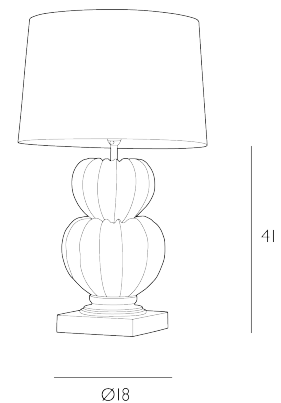

BOTANY

Table Lamp Verdigris Base Only

The Botany Table lamp was inspired by the beauty of natural forms in nature. The Botany table lamp is available in our unique Verdigris aged paint finish. Shade sold separately. Shade shown here TAP40 in Cloud Satin with a warm bronze metallic lining. We recommend the use of 1 x BUL/E27/LED/16 bulb for this table lamp, to be ordered separately.

The Botany is a base only product; shade sold separately. We recommend our TAP40 shade. Click here to shop.
Bulb not included; takes 1 x 60W max ES GLS. We recommend our BUL-E27-LED-16 bulb. Click here to shop.

SPECIFICATIONS:

Product code:	BOT4266
Measurements:	H41 x Ø18cm
Dimension With Shade:	H63 x Ø40cm
Primary Associated Shade:	TAP40
Lamp Replaceable:	Yes
Finish:	Blue
Material:	Resin
Cable Colour:	Braided Black
Shade Included:	Base Only
Primary Bulb Detail:	1 x 60w max ES GLS
Bulb Included:	Lamp not included
Recommended Lamp:	BUL-E27-LED-16
Switch Type:	Push Bar
Suitable:	Indoor
Electrical Class:	Class I - Earthed
Nett Weight (kg):	4.7 kg
	≡ ⚡