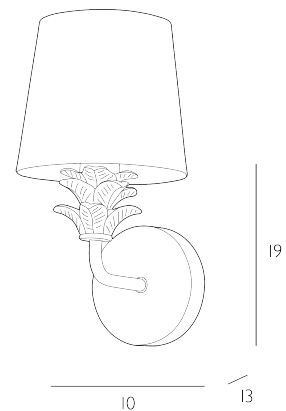

### *Wall Light Cream/Gold Bracket Only*

Introducing Cabana, a traditional design with a modern twist inspired by tropical curiosity. Cabana is painted by hand in our Cotswold workshop and can be elegantly teamed with luxurious bespoke shades, available to purchase separately. For the Cabana wall lights we recommend our Murray MUR07 bespoke shades.

The Cabana is sold as a fitting only; shades are sold separately. We recommend our MUR07 shade. [Click here to shop.](#)  
Bulb not included; takes 1 x 40W max SES CNDL. We recommend our BUL-E14-LED-13 bulb. [Click here to shop.](#)  
Dimmable when paired with suitable bulbs.

## SPECIFICATIONS:

Product code:	CAB0712
Measurements:	D13 x H19 x W10cm
Fixing Plate Dimensions:	H2 x Ø10cm
Dimension With Shade:	D16 x H27 x W14cm
Primary Associated Shade:	MUR07
Lamp Replaceable:	Yes
Finish:	Cream/Gold
Material:	Resin
Shade Included:	Bracket Only
Primary Bulb Detail:	1 x 40w max SES CNDL
Bulb Included:	Lamp not included
Recommended Lamp:	BUL-E14-LED-13
Suitable:	Indoor
Electrical Class:	Class 2 - Double Insulated
Nett Weight (kg):	1.1 kg
	☐