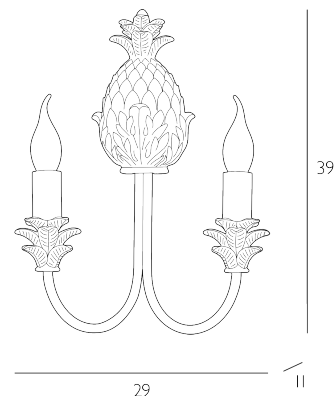

CABANA

2 Light Wall Light Cream/Gold Bracket Only

Introducing Cabana, a traditional design with a modern twist inspired by tropical curiosity. Cabana is painted by hand in our Cotswold workshop and can be elegantly teamed with luxurious bespoke shades, available to purchase separately. For the Cabana wall lights we recommend our Murray MUR07 bespoke shades.

The Cabana is sold as a fitting only; shades are sold separately. We recommend our MUR07 shade. [Click here to shop.](#)
Bulb not included; takes 2 x 40W max SES CNDL. We recommend our BUL-E14-LED-14 bulb. [Click here to shop.](#)
Dimmable when paired with suitable bulbs.

SPECIFICATIONS:

Product code:	CAB0912
Measurements:	D11 x H39 x W29cm
Dimension With Shade:	D16 x H39 x W38cm
Primary Associated Shade:	MUR07
Lamp Replaceable:	Yes
Finish:	Cream/Gold
Material:	Resin
Shade Included:	Bracket Only
Primary Bulb Detail:	2 x 40w max SES CNDL
Bulb Included:	Lamps not included
Recommended Lamp:	BUL-E14-LED-14
Suitable:	Indoor
Electrical Class:	Class 2 - Double Insulated
Nett Weight (kg):	3 kg