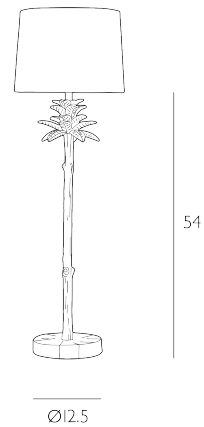

CABANA

Table Lamp Cream/Gold Base Only

Introducing Cabana, a traditional design with a modern twist inspired by tropical curiosity.

The Cabana is a base only product; shade sold separately. We recommend our TAP20 shade. Click here to shop.

Bulb not included; takes 1 x 40W max BC GB. We recommend our BUL-B22-LED-3 bulb. Click here to shop.

SPECIFICATIONS:

Product code:	CAB4212
Measurements:	H54 x Ø13cm
Dimension With Shade:	H63 x Ø20cm
Primary Associated Shade:	TAP20
Lamp Replaceable:	Yes
Finish:	Cream/Gold
Material:	Resin
Cable Colour:	Braided Ivory
Shade Included:	Base Only
Primary Bulb Detail:	1 x 40w max B22 GB
Bulb Included:	Lamp not included
Recommended Lamp:	BUL-B22-LED-3
Switch Type:	Push Bar
Suitable:	Indoor
Electrical Class:	Class I - Earthed
Nett Weight (kg):	2 kg
	≡ Ⓜ

Additional Information:

Lamp not included. We recommend our BUL-B22-LED-3 bulb | Shade not included; sold as base only. We recommend our TAP20 shade