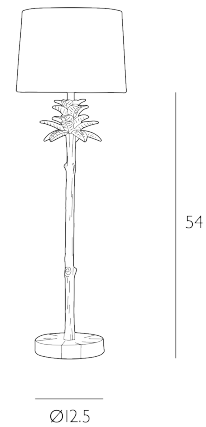

CABANA

Table Lamp Cream/Gold Base Only

Introducing Cabana, a traditional design with a modern twist inspired by tropical curiosity.

The Cabana is a base only product; shade sold separately. We recommend our TAP20 shade. Click here to shop.

Bulb not included; takes 1 x 40W max BC GB. We recommend our BUL-B22-LED-3 bulb. Click here to shop.

SPECIFICATIONS:

Product code:	CAB4212
Measurements:	H54 x Ø13cm
Dimension With Shade:	H63 x Ø20cm
Primary Associated Shade:	TAP20
Lamp Replaceable:	Yes
Finish:	Cream/Gold
Material:	Resin
Cable Colour:	Braided Ivory
Shade Included:	Base Only
Primary Bulb Detail:	1 x 40w max B22 GB
Bulb Included:	Lamp not included
Recommended Lamp:	BUL-B22-LED-3
Switch Type:	Push Bar
Suitable:	Indoor
Electrical Class:	Class I - Earthed
Nett Weight (kg):	2 kg
	≡ ⚡

Additional Information:

Lamp not included. We recommend our BUL-B22-LED-3 bulb | Shade not included; sold as base only. We recommend our TAP20 shade