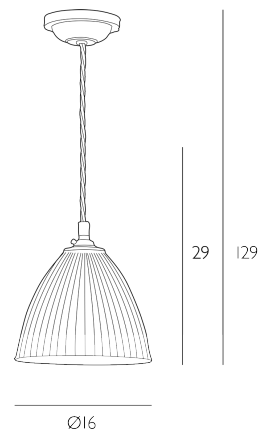

CAMBRIDGE

Pendant Antique Brass and Glass

The Cambridge collection is a classic design in a timeless Antique Brass finish and chunky clear ribbed glass.

Height is adjustable at the point of installation (29-129cm).

Bulb not included; takes 1 x 40W max SES GB. We recommend our BUL-E14-LED-15 bulb. [Click here to shop.](#)

Dimmable when paired with suitable bulbs.

SPECIFICATIONS:

Product code:	CAM0175
Measurements:	H min29 - max129 x Ø16cm
Lamp Replaceable:	Yes
Finish:	Antique Brass & Glass
Material:	Glass & Solid Brass
Cable Colour:	Braided Brown
Shade Included:	Not Required
Primary Bulb Detail:	1 x 40w max SES GB
Bulb Included:	Lamp not included
Recommended Lamp:	BUL-E14-LED-15
Suitable:	Indoor
Electrical Class:	Class I - Earthed
Nett Weight (kg):	1 kg