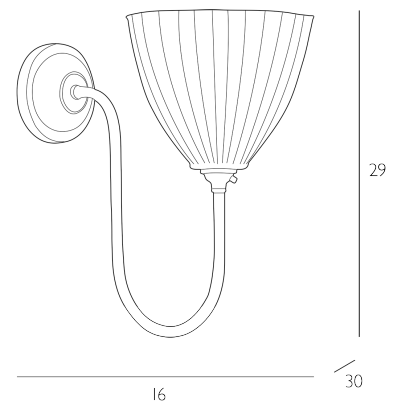

CAMBRIDGE

Wall Light Antique Brass and Ribbed Glass

The Cambridge wall light is a classic design in a timeless Antique Brass finish. Handmade in the Cotswolds, the Cambridge can be installed upwards or downwards.

Bulb not included; takes 1 x 40W max BC GB. We recommend our BUL-B22-LED-3 bulb. [Click here to shop.](#)

Dimmable when paired with suitable bulbs.

SPECIFICATIONS:

Product code:	CAM8875
Measurements:	D30 x H29 x W16cm
Fixing Plate Dimensions:	Ø9cm
Lamp Replaceable:	Yes
Finish:	Antique Brass & Ribbed Glass
Material:	Glass & Solid Brass
Shade Included:	Not Required
Primary Bulb Detail:	1 x 40w max B22 GB
Bulb Included:	Lamp not included
Recommended Lamp:	BUL-B22-LED-3
Suitable:	Indoor
Electrical Class:	Class I - Earthed
Nett Weight (kg):	1 kg ±