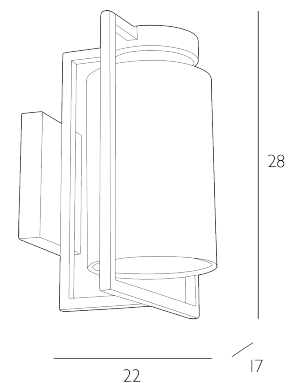

CHISWICK

Wall Light Antique Brass With Bespoke Shade

The Chiswick shaded wall light combines an angular aesthetic with the softness of our bespoke shade. Shown here with our Almond Cream Satin Shade.

The Chiswick comes complete with a Bespoke Fabric Cylinder shade. Bulb not included; takes 1 x 40W max SES CNDL. We recommend our BUL-E14-LED-13 bulb. [Click here to shop.](#)
Dimmable when paired with suitable bulbs.

SPECIFICATIONS:

| | |
|---------------------------|----------------------|
| Product code: | CHI0775 |
| Measurements: | D24 x H28 x W22cm |
| Fixing Plate Dimensions: | D2.5 x H13 x W10cm |
| Primary Associated Shade: | DRT13 |
| Lamp Replaceable: | Yes |
| Finish: | Antique Brass |
| Material: | Solid Brass |
| Shade Included: | Shade Inc |
| Primary Bulb Detail: | 1 x 40w max SES CNDL |
| Bulb Included: | Lamp not included |
| Recommended Lamp: | BUL-E14-LED-13 |
| Suitable: | Indoor |
| Electrical Class: | Class 1 - Earthed |
| Nett Weight (kg): | 1.3 kg |
| | ± |