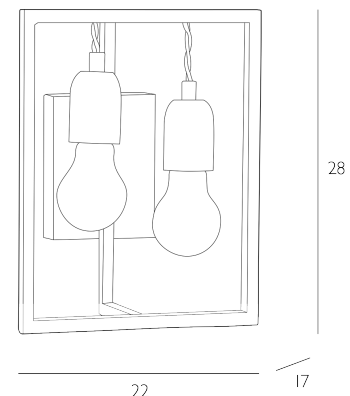

CHISWICK

2 Light Wall Light Antique Brass

Our Chiswick collection is a traditional design with a contemporary twist. The square framed design of Chiswick will project a visual statement in its intended environment.

Bulb not included; takes 2 x 60W max ES GLS. We recommend our BUL-E27-LED-16 bulb. [Click here to shop.](#)

Dimmable when paired with suitable bulbs.

SPECIFICATIONS:

Product code:	CHI8875
Measurements:	D17 x H28 x W22cm
Fixing Plate Dimensions:	H2.5 x Ø13cm
Lamp Replaceable:	Yes
Finish:	Antique Brass
Material:	Solid Brass
Cable Colour:	Braided Brown
Shade Included:	Not Required
Primary Bulb Detail:	2 x 60w max ES GLS
Bulb Included:	Lamps not included
Recommended Lamp:	BUL-E27-LED-16
Suitable:	Indoor
Electrical Class:	Class 1 - Earthed
Nett Weight (kg):	1.3 kg
	⚡