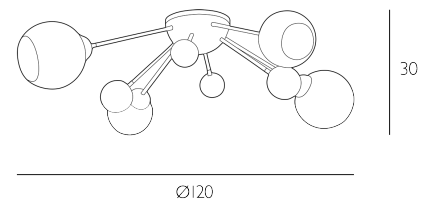

COSMOS

4 Light Semi-Flush Butter Brass and Glass

The opulent, oversized Cosmos is made from solid brass and is complete with open glass shades. This transcendent fitting will make a wonderfully dramatic statement in any interior.

Bulb not included; takes 4 x 40W max ES GLS. We recommend our BUL-E27-LED-15 bulb. [Click here to shop.](#)

Dimmable when paired with suitable bulbs.

SPECIFICATIONS:

| | |
|--------------------------|-----------------------|
| Product code: | COS5840 |
| Measurements: | H30 x Ø120cm |
| Fixing Plate Dimensions: | Ø20.5cm |
| Lamp Replaceable: | Yes |
| Finish: | Brushed Brass & Glass |
| Material: | Glass & Solid Brass |
| Shade Included: | Not Required |
| Primary Bulb Detail: | 4 x 40w max ES GLS |
| Bulb Included: | Lamps not included |
| Recommended Lamp: | BUL-E27-LED-15 |
| Suitable: | Indoor |
| Electrical Class: | Class I - Earthed |
| Nett Weight (kg): | 4 kg ± |

Additional Information:

This fitting, including its packaging, may not fit through entryways less than 65cm wide. Please check before placing your order