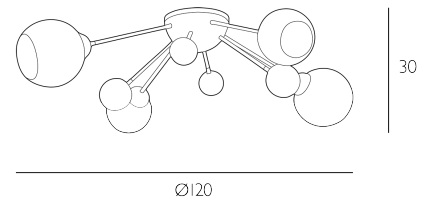

Bulb not included; takes 4 x 40W max ES GLS. We recommend our BUL-E27-LED-15 bulb. [Click here to shop.](#)

Dimmable when paired with suitable bulbs.

---

## SPECIFICATIONS:

Product code:	COS5850
Measurements:	H30 x Ø120cm
Fixing Plate Dimensions:	Ø20.5cm
Lamp Replaceable:	Yes
Finish:	Opal Glass & Polished Chrome
Material:	Glass & Solid Brass
Shade Included:	Not Required
Primary Bulb Detail:	4 x 40w max ES GLS
Bulb Included:	Lamps not included
Recommended Lamp:	BUL-E27-LED-15
Suitable:	Indoor
Electrical Class:	Class I - Earthed
Nett Weight (kg):	4 kg ±

### ***Additional Information:***

This fitting, including it's packaging, may not fit through entryways less than 65cm wide. Please check before placing your order