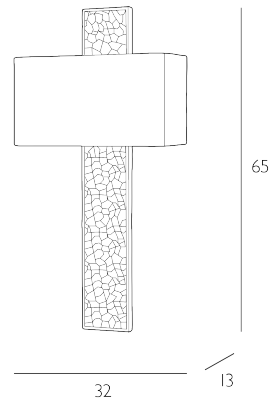

Nett Weight (kg): 2.2 kg

Additional Information:

Lamp not included. We recommend our BUL-E27-LED-22 bulb | Supplied with Bespoke Fabric shade

www.davidhuntlighting.co.uk

| sales@davidhuntlighting.co.uk

| 01295 672 628