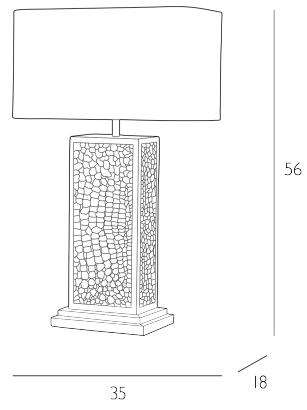

Switch Type: In Line Rocker
Suitable: Indoor
Electrical Class: Class I - Earthed
Nett Weight (kg): 4.5 kg
⚡ 🔌

Additional Information:

Lamp not included. We recommend our BUL-E27-LED-I 6 bulb | Supplied with Bespoke Fabric shade

www.davidhuntlighting.co.uk

| sales@davidhuntlighting.co.uk

| 01295 672 628