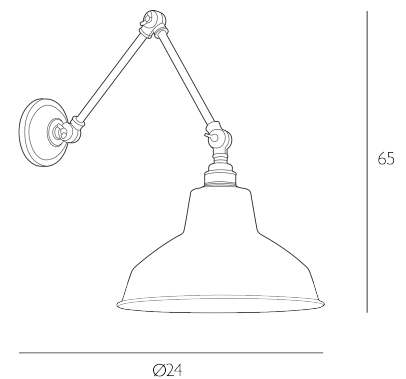

### *Wall Light Antique Brass*

A sleek on-trend design with a nod to industrial fittings; metal shade outer painted in your choice beautiful palette of heritage inspired paint colours. Bulb not included; takes 1 x 60W max ES GLS. We recommend our BUL-E27-LED-17 bulb. Click here to shop.  
Dimmable when paired with suitable bulbs.

## SPECIFICATIONS:

Product code:	DEX0799
Measurements:	D41 x H32 x W24cm
Lamp Replaceable:	Yes
Finish:	Antique Brass & Bespoke
Material:	Metal & Solid Brass
Shade Included:	Not Required
Primary Bulb Detail:	1 x 60w max ES GLS
Bulb Included:	Lamp not included
Recommended Lamp:	BUL-E27-LED-17
Suitable:	Indoor
Electrical Class:	Class I - Earthed
Nett Weight (kg):	0.7 kg
	⚡