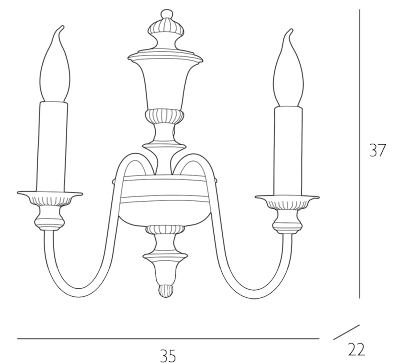

### *2 Light Wall Light Bronze Bracket Only*

Introducing the elegant Dickens range; classic in design and available in two of our signature bronze and pewter resin finishes. Dickens can be styled to suit both domestic or hospitality application; with matching wall lights and a variety of pendant sizes. Sold as fitting only, shown with optional satin Hidcote HID07 bespoke shades in Almond Cream with a rigid bronze metallic lining, available to purchase separately.

The Dickens is sold as a fitting only; shades are sold separately. We recommend our HID07 shade. [Click here to shop.](#)  
Bulb not included; takes 2 x 40W max SES CNDL. We recommend our BUL-E14-LED-13 bulb. [Click here to shop.](#)  
Dimmable when paired with suitable bulbs.

## SPECIFICATIONS:

Product code:	DIC0963
Measurements:	D22 x H37 x W35cm
Dimension With Shade:	D25 x H37 x W42cm
Primary Associated Shade:	HID07
Lamp Replaceable:	Yes
Finish:	Antique Bronze & Polished Bronze
Material:	Resin & Solid Brass
Shade Included:	Bracket Only
Primary Bulb Detail:	2 x 40w max SES CNDL
Bulb Included:	Lamps not included
Recommended Lamp:	BUL-E14-LED-13
Suitable:	Indoor
Electrical Class:	Class 2 - Double Insulated
Nett Weight (kg):	1.5 kg