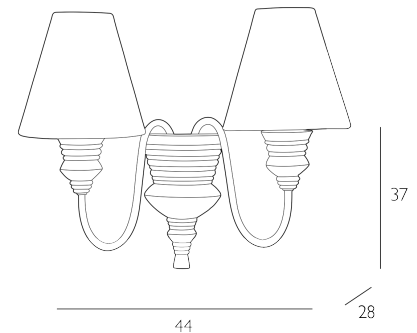

DOREEN

2 Light Wall Light Pewter With Shade

The Doreen 2 Light Wall Light is a graceful blend of classic form and refined detailing. Finished in softly aged pewter, the elegantly curved arms and ribbed central column create a sense of balance and traditional craftsmanship. Paired with delicate silver string shades, the light is gently diffused to produce a warm, ambient glow while adding subtle texture and visual interest. Perfect for hallways, living spaces or bedrooms, Doreen offers timeless elegance with a quietly luxurious finish, bringing depth and character to thoughtfully styled interiors.

SPECIFICATIONS:

Product code:	DOR0967
Measurements:	D28 x H37 x W44cm
Primary Associated Shade:	SI115
Lamp Replaceable:	Yes
Finish:	Polished Pewter
Material:	Metal & Resin
Shade Included:	Shade Inc
Primary Bulb Detail:	2 x 40w max SES GB
Bulb Included:	Lamps not included
Recommended Lamp:	BUL-EI4-LED-3
Suitable:	Indoor
Electrical Class:	Class 2 - Double Insulated
Nett Weight (kg):	1.8 kg
	☐