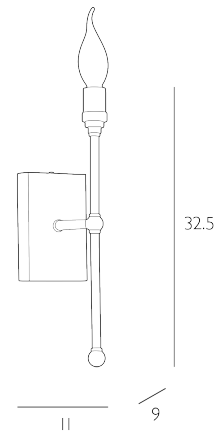

DURRELL

Wall Light Antique Brass Bracket Only

Durrell solid brass Arthurian inspired single wall light. Shown with both AG75 Solid brass candle clip metal shade and BRYON candle clip shade in Limestone/ Bronze (BRY0708-BZ), to be ordered separately. The Durrell is sold as a fitting only; shades are sold separately. Bulb not included; takes 1 x 40W max SES CNDL. We recommend our BUL-EI4-LED-I4 bulb. Click here to shop. Dimmable when paired with suitable bulbs.

SPECIFICATIONS:

Product code:	DUR0775
Measurements:	D11 x H33 x W9cm
Fixing Plate Dimensions:	D2 x H12.5 x W9cm
Dimension With Shade:	D16 x H40 x W14cm
Primary Associated Shade:	AG75
Lamp Replaceable:	Yes
Finish:	Antique Brass
Material:	Solid Brass
Shade Included:	Bracket Only
Primary Bulb Detail:	1 x 40w max SES CNDL
Bulb Included:	Lamp not included
Recommended Lamp:	BUL-EI4-LED-I4
Suitable:	Indoor
Electrical Class:	Class I - Earthed
Nett Weight (kg):	0.5 kg
	±