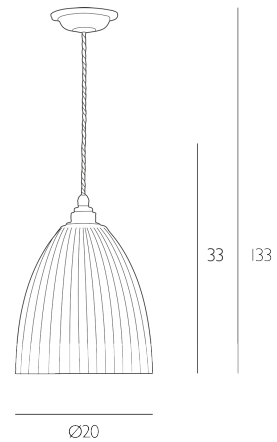

### *Pendant White Ribbed Glass and Brushed Brass*

Duxford I light suspension with solid butter brass ceiling cup, ivory braided cable, vintage butter brass lampholder and shade ring.

Height is adjustable at the point of installation (33-133cm).

Bulb not included; takes 1 x 60W max ES GLS. We recommend our BUL-E27-LED-17 bulb. [Click here to shop.](#)

Dimmable when paired with suitable bulbs.

## SPECIFICATIONS:

|                      |                                       |
|----------------------|---------------------------------------|
| Product code:        | DUX0140                               |
| Measurements:        | H min33 - max133 x Ø20cm              |
| Lamp Replaceable:    | Yes                                   |
| Finish:              | Brushed Brass & White Ribbed<br>Glass |
| Material:            | Glass & Solid Brass                   |
| Cable Colour:        | Braided Ivory                         |
| Shade Included:      | Not Required                          |
| Primary Bulb Detail: | 1 x 60w max ES GLS                    |
| Bulb Included:       | Lamp not included                     |
| Recommended Lamp:    | BUL-E27-LED-17                        |
| Suitable:            | Indoor                                |
| Electrical Class:    | Class I - Earthed                     |
| Nett Weight (kg):    | 2.5 kg<br>⚡ HIA                       |