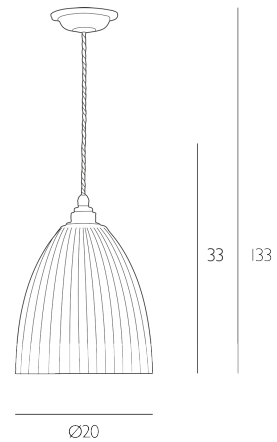

### *Pendant Antique Brass and White Ribbed Glass*

Duxford I light suspension with solid antique brass ceiling cup, brown braided cable, vintage antique brass lampholder and shade ring. Supplied complete with reeded satin glass.

Height is adjustable at the point of installation (33-133cm).

Bulb not included; takes 1 x 60W max ES GLS. We recommend our BUL-E27-LED-17 bulb. [Click here to shop.](#)

Dimmable when paired with suitable bulbs.

## SPECIFICATIONS:

Product code:	DUX0175
Measurements:	H min33 - max133 x Ø20cm
Lamp Replaceable:	Yes
Finish:	Antique Brass & White Ribbed Glass
Material:	Glass & Solid Brass
Cable Colour:	Braided Brown
Shade Included:	Not Required
Primary Bulb Detail:	1 x 60w max ES GLS
Bulb Included:	Lamp not included
Recommended Lamp:	BUL-E27-LED-17
Suitable:	Indoor
Electrical Class:	Class I - Earthed
Nett Weight (kg):	2.5 kg ⚡ HIA