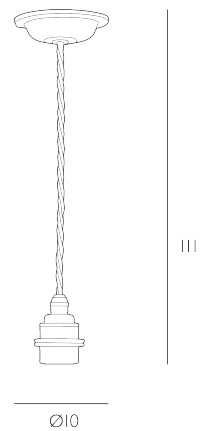

DUXFORD

Suspension Antique Brass

Duxford I light suspension with solid antique brass ceiling cup, brown braided cable, vintage antique brass lampholder and shade ring.
Height is adjustable at the point of installation (10-110cm).
Bulb not included; takes 1 x 60W max ES GLS. We recommend our BUL-E27-LED-16 bulb. [Click here to shop.](#)
Dimmable when paired with suitable bulbs.

SPECIFICATIONS:

Product code:	DUX6575
Measurements:	H min 10 - max 110 x Ø10cm
Lamp Replaceable:	Yes
Finish:	Antique Brass
Material:	Solid Brass
Cable Colour:	Braided Brown
Shade Included:	Not Required
Primary Bulb Detail:	1 x 60w max ES GLS
Bulb Included:	Lamp not included
Recommended Lamp:	BUL-E27-LED-16
Suitable:	Indoor
Electrical Class:	Class I - Earthed
Nett Weight (kg):	0.4 kg

Additional Information:

Supplied with 120cm of cable