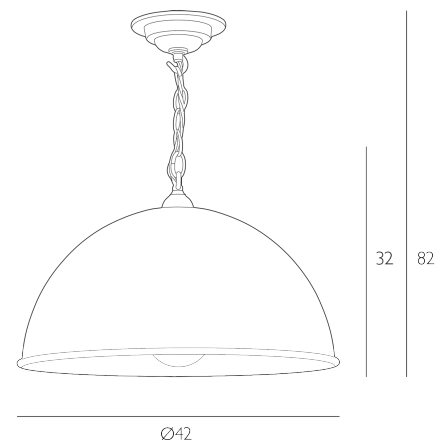

Height is adjustable at the point of installation (32-82cm).

Bulb not included; takes 1 x 60W max ES GLOBE. We recommend our BUL-E27-LED-19 bulb. [Click here to shop.](#)

Dimmable when paired with suitable bulbs.

SPECIFICATIONS:

Product code:	EAL0199
Measurements:	H min32 - max82 x Ø42cm
Fixing Plate Dimensions:	H7 x Ø13cm
Lamp Replaceable:	Yes
Finish:	Bespoke
Material:	Metal
Shade Included:	Not Required
Primary Bulb Detail:	1 x 60w max ES Globe
Bulb Included:	Lamp not included
Recommended Lamp:	BUL-E27-LED-19
Suitable:	Indoor
Electrical Class:	Class 1 - Earthed
Nett Weight (kg):	1.2 kg ± 0.1