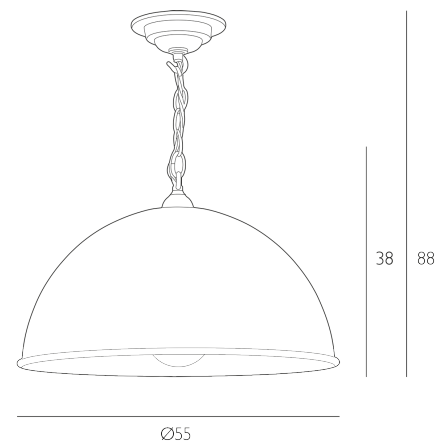

Height is adjustable at the point of installation (38-88cm).

Bulb not included; takes 1 x 60W max ES GLOBE. We recommend our BUL-E27-LED-19 bulb. [Click here to shop.](#)

Dimmable when paired with suitable bulbs.

SPECIFICATIONS:

Product code:	EAL8199
Measurements:	H min38 - max88 x Ø55cm
Fixing Plate Dimensions:	H7 x Ø13cm
Lamp Replaceable:	Yes
Finish:	Bespoke
Material:	Metal
Shade Included:	Not Required
Primary Bulb Detail:	1 x 60w max ES Globe
Bulb Included:	Lamp not included
Recommended Lamp:	BUL-E27-LED-19
Suitable:	Indoor
Electrical Class:	Class 1 - Earthed
Nett Weight (kg):	2.5 kg
	± 0.1A