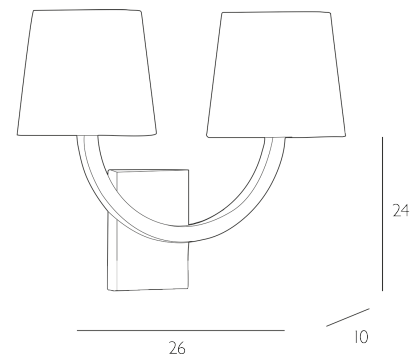

EARL

2 Light Wall Light Antique Brass Bracket Only

The Earl wall light is an understated yet elegant design which has a timeless appeal made from solid brass. An enduring style that takes the style stakes up a notch in both modern and traditional interiors. Available in our Antique and Butter brass finishes.

The Earl is sold as a fitting only; shades are sold separately. We recommend our MUR07 shade. [Click here to shop.](#)

Bulb not included; takes 2 x 40W max BC GB. We recommend our BUL-B22-LED-3 bulb. [Click here to shop.](#)

Dimmable when paired with suitable bulbs.

SPECIFICATIONS:

Product code:	EAR8875
Measurements:	D10 x H24 x W26cm
Primary Associated Shade:	MUR07
Lamp Replaceable:	Yes
Finish:	Antique Brass
Material:	Solid Brass
Shade Included:	Bracket Only
Primary Bulb Detail:	2 x 40w max B22 GB
Bulb Included:	Lamps not included
Recommended Lamp:	BUL-B22-LED-3
Suitable:	Indoor
Electrical Class:	Class I - Earthed
Nett Weight (kg):	0.6 kg
	±