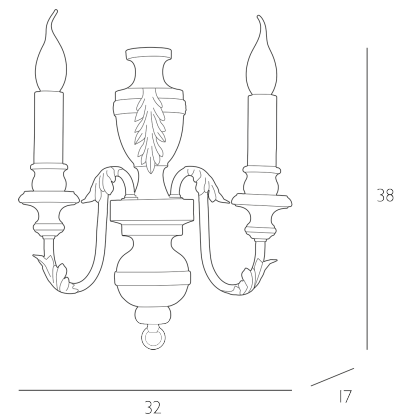

EMILE

2 Light Wall Light French Cream

Emile wall light in our distressed Rustic French finish with delicate leaf detailing.

Bulb not included; takes 2 x 40W max SES CNDL. We recommend our BUL-E14-LED-14 bulb. [Click here to shop.](#)

Dimmable when paired with suitable bulbs.

SPECIFICATIONS:

Product code:	EMI0955
Measurements:	D17 x H38 x W32cm
Lamp Replaceable:	Yes
Finish:	Cream & Matt Cream
Material:	Metal & Resin
Shade Included:	Not Required
Primary Bulb Detail:	2 x 40w max SES CNDL
Bulb Included:	Lamps not included
Recommended Lamp:	BUL-E14-LED-14
Suitable:	Indoor
Electrical Class:	Class 2 - Double Insulated
Nett Weight (kg):	1.5 kg