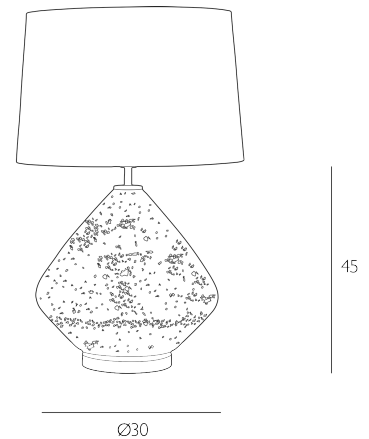

### *Table Lamp Volcanic Gold Base Only*

Introducing Evora, an elegant table lamp featuring Volcanic effect glass. Sold as base only, we recommend TAP40, shown here in Almond Cream satin, to complete this stunning piece. We have searched the globe for the finest porcelain, ceramic and glass makers to produce a curated collection of table lamps invoking the spirit of travel and exploration. The Alchemist Collection has been designed to perfectly compliment our long and proud Cotswold heritage.

The Evora is a base only product; shade sold separately. We recommend our TAP40 shade. Click here to shop.

Bulb not included; takes 1 x 60W max ES GLS. We recommend our BUL-E27-LED-16 bulb. Click here to shop.

## SPECIFICATIONS:

Product code:	EVO4335
Measurements:	H45 x Ø30cm
Base Dimensions:	H43 x Ø34.5cm
Dimension With Shade:	H66 x Ø40cm
Primary Associated Shade:	TAP40
Lamp Replaceable:	Yes
Finish:	Gold Mirror
Material:	Glass
Cable Colour:	Braided Ivory
Shade Included:	Base Only
Primary Bulb Detail:	1 x 60w max ES GLS
Bulb Included:	Lamp not included
Recommended Lamp:	BUL-E27-LED-16
Switch Type:	In Line Rocker
Suitable:	Indoor
Electrical Class:	Class 2 - Double Insulated
Nett Weight (kg):	2.9 kg