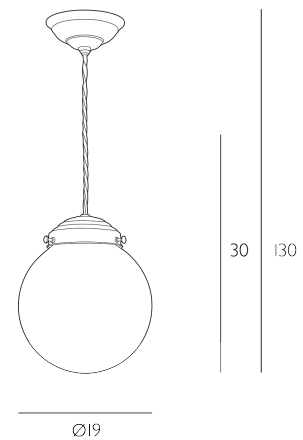

FAIRFAX

Pendant Antique Brass and Opal Glass

Fairfax I light pendant with hand blown opal glass and solid brass metal work finished in antique brass. The fitting is supplied with an extra 50cm of brown braided cable.

Height is adjustable at the point of installation (30-130cm).

Bulb not included; takes 1 x 60W max ES GLS. We recommend our BUL-E27-LED-15 bulb. [Click here to shop.](#)

Dimmable when paired with suitable bulbs.

SPECIFICATIONS:

Product code:	FAI0172
Measurements:	H min30 - max130 x Ø19cm
Fixing Plate Dimensions:	H5 x Ø12cm
Lamp Replaceable:	Yes
Finish:	Antique Brass & Opal Glass
Material:	Glass & Solid Brass
Cable Colour:	Braided Brown
Shade Included:	Not Required
Primary Bulb Detail:	1 x 60w max ES GLS
Bulb Included:	Lamp not included
Recommended Lamp:	BUL-E27-LED-15
Suitable:	Indoor
Electrical Class:	Class 1 - Earthed
Nett Weight (kg):	1.2 kg