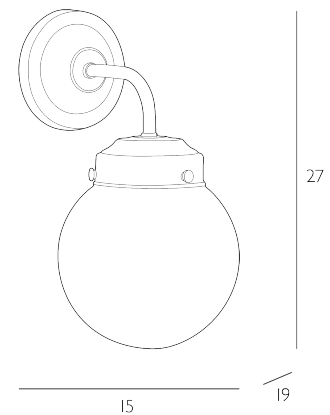

FAIRFAX

Wall Light Polished Chrome and Glass

The Fairfax wall light unites traditional hardware with a globe glass creating a classically refined design perfectly suited to all interior settings. Available in both polished chrome and antique brass with clear and opal glass options.

Bulb not included; takes 1 x 60W max ES GLS. We recommend our BUL-E27-LED-16 bulb. [Click here to shop.](#)

Dimmable when paired with suitable bulbs.

SPECIFICATIONS:

Product code:	FAI0750
Measurements:	D19 x H27 x W15cm
Lamp Replaceable:	Yes
Finish:	Glass & Polished Chrome
Material:	Glass & Solid Brass
Cable Colour:	Braided Silver
Shade Included:	Not Required
Primary Bulb Detail:	1 x 60w max ES GLS
Bulb Included:	Lamp not included
Recommended Lamp:	BUL-E27-LED-16
Suitable:	Indoor
Electrical Class:	Class 1 - Earthed
Nett Weight (kg):	0.2 kg
	±

Additional Information:

Solid Brass Metalwork | Lamp not included. We recommend our BUL-E27-LED-16 bulb