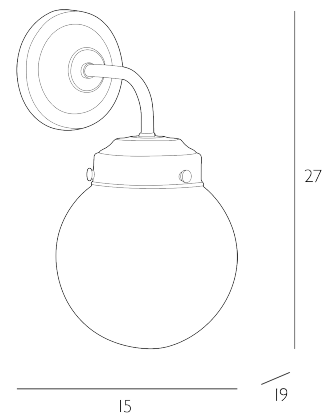

FAIRFAX

Wall Light Antique Brass and Opal Glass

The Fairfax wall light unites traditional hardware with a globe glass creating a classically refined design perfectly suited to all interior settings. Available in both polished chrome and antique brass with clear and opal glass options.

Bulb not included; takes 1 x 60W max ES GLS. We recommend our BUL-E27-LED-16 bulb. [Click here to shop.](#)

Dimmable when paired with suitable bulbs.

SPECIFICATIONS:

Product code:	FAI0772
Measurements:	D19 x H27 x W15cm
Lamp Replaceable:	Yes
Finish:	Antique Brass & Opal Glass
Material:	Glass & Solid Brass
Shade Included:	Not Required
Primary Bulb Detail:	1 x 60w max ES GLS
Bulb Included:	Lamp not included
Recommended Lamp:	BUL-E27-LED-16
Suitable:	Indoor
Electrical Class:	Class I - Earthed
Nett Weight (kg):	0.2 kg ±

Additional Information:

Solid Brass Metalwork | Lamp not included. We recommend our BUL-E27-LED-16 bulb